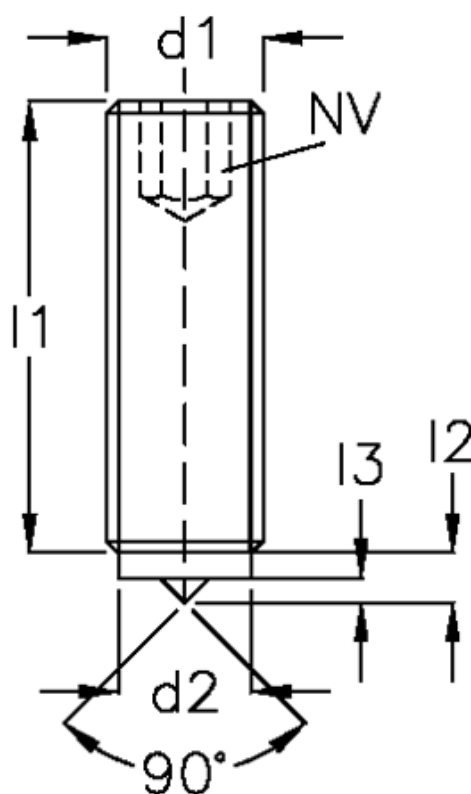

Article number: 20032636

Description: E+G Grub screw
GN 913.2-M8-12-B

Measures

$d1 = M8$

$d2 = 6$

$l1 = 12$

$l2 = 2.5$

$l3 = 1.0$

$NV = 4.0$